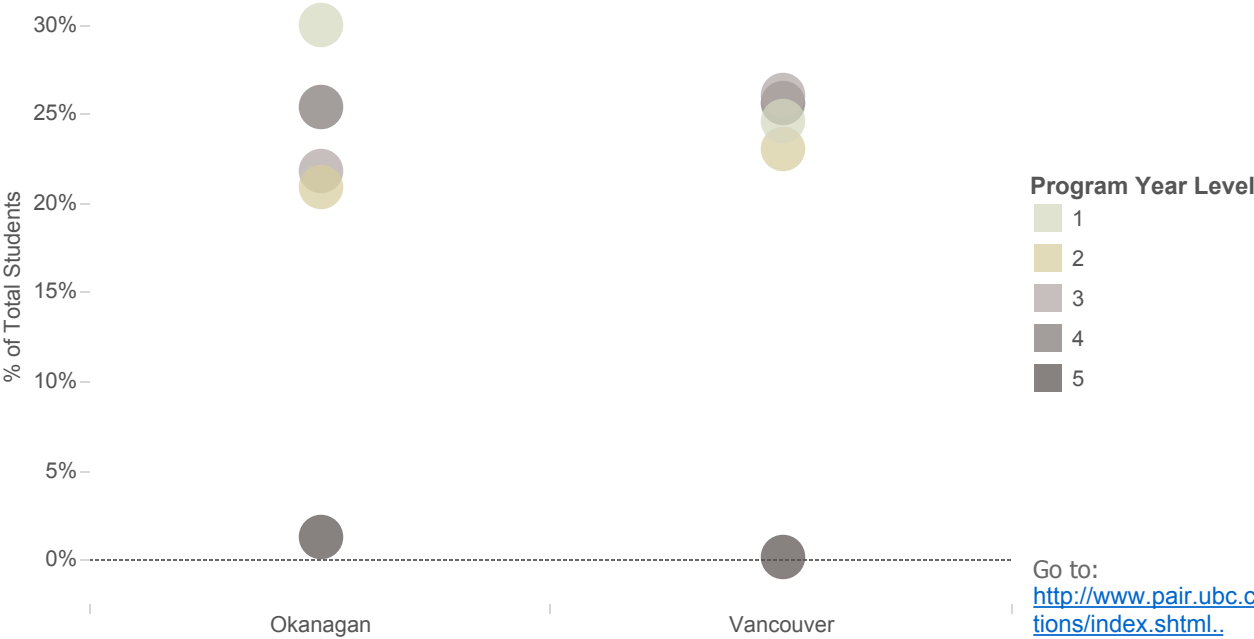

Undergraduate Degree Normal Load FTEs by Year

Level

as of November 1st 2016

Program Year Level	Okanagan	Vancouver	Grand Total
1	1,998	8,827	10,825
2	1,408	7,513	8,921
3	1,470	8,469	9,939
4	1,565	7,594	9,159
5	115	96	211
Grand Total	6,555	32,499	39,055