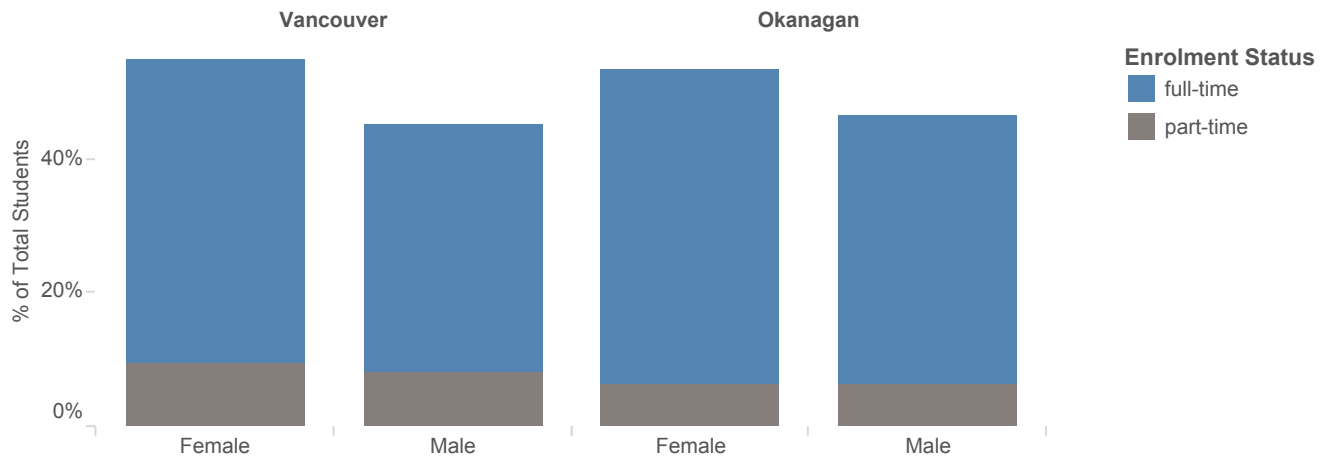

30 credit FTE by Enrolment Status

Undergraduate Students: Winter Session as of November 1st 2016

Campus	Gender	Enrolment Status (copy)	Undergraduate
Vancouver	Female	full-time	15,850
		part-time	3,353
	Male	full-time	12,940
		part-time	2,791
	Total		34,933
Okanagan	Female	full-time	3,240
		part-time	431
	Male	full-time	2,770
		part-time	439
	Total		6,879